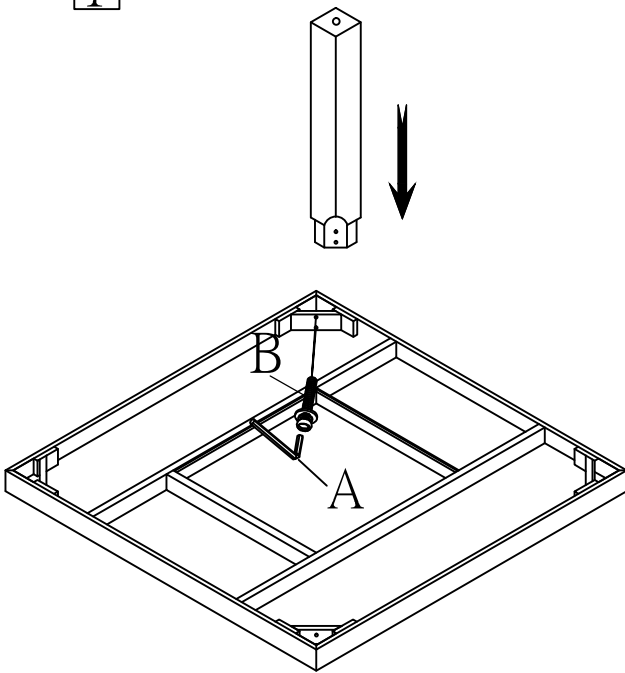

### Attention

- For easier assembly do not fully tighten the bolts until the product is fully assembled
- Work on a protected surface
- Periodically check and re-tighten all bolts
- This product is not suitable for standing on
- Never lean back on chairs
- Not for commercial usage
- When ordering parts please refer to and order by the parts list of the assembly instruction

25078-69 COUGAR-SQR SMKE VRNR/PUB TBL

1

2

A	1 PC		M5
B	8 PCS		Ø5/16"x2"

25078-69 COUGAR-SQR SMKE VRNR/PUB TBL

1		1 PC
2		1 PC
3		4 PCS