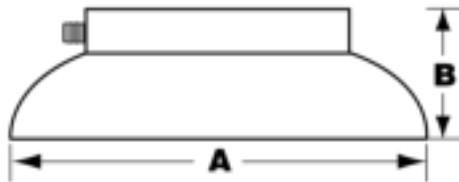

## Part No.

# All Cast Brass Nipples and Set Screw Flanges

**Job Name:**

**Submittal Number:**

NO.	SIZE
1127	1-1/4" x 6"
2127	1-1/2" x 6"
3127	2" x 6"

NO.	SIZE	A	B
127038	3/8" I.P.S.	2.39"	.73"
127050	1/2" I.P.S.	2.25"	.7"
127058	5/8" O.D. (1/2" Copper)	2.39"	.73"
127069	11/16" O.D.	2.39"	.73"
127075	3/4" I.P.S.	2.25"	.7"
127078	7/8" O.D. (3/4" Copper)	2.25"	.7"
127100	1" I.P.S.	2.75"	.9"
1271251	1-1/4" I.P.S.	2.765"	.95"
1271250	1-1/4" O.D.	2.95"	1"
1271501	1-1/2" I.P.S.	2.95"	.9"
1271500	1-1/2" O.D.	2.95"	1"
1271580	1-5/8" O.D. (1-1/2" Copper)	2.8"	.9"
1271720	1-23/32" O.D.	Discontinued	
1272001	2" I.P.S.	3.675"	.9"
1272000	2" O.D.	3.3"	.95"

NO.	SIZE
N038015	3/8" x 1-1/2"
N038020	3/8" x 2"
N038030	3/8" x 3"
N038035	3/8" x 3-1/2"
N038040	3/8" x 4"
N038045	3/8" x 4-1/2"
N038050	3/8" x 5"
N038055	3/8" x 5-1/2"
N038060	3/8" x 6"
N038065	3/8" x 6-1/2"
N038100	3/8" x 10"
N038120	3/8" x 12"
N038150	3/8" x 15"
N038200	3/8" x 20"
N038240	3/8" x 24"
N050030	1/2" x 3"
N050040	1/2" x 4"
N050050	1/2" x 5"
N050055	1/2" x 5-1/2"
N050060	1/2" x 6"
N050080	1/2" x 8"
N125060	1-1/4" x 6"
N150060	1-1/2" x 6"
N200060	2" x 6"