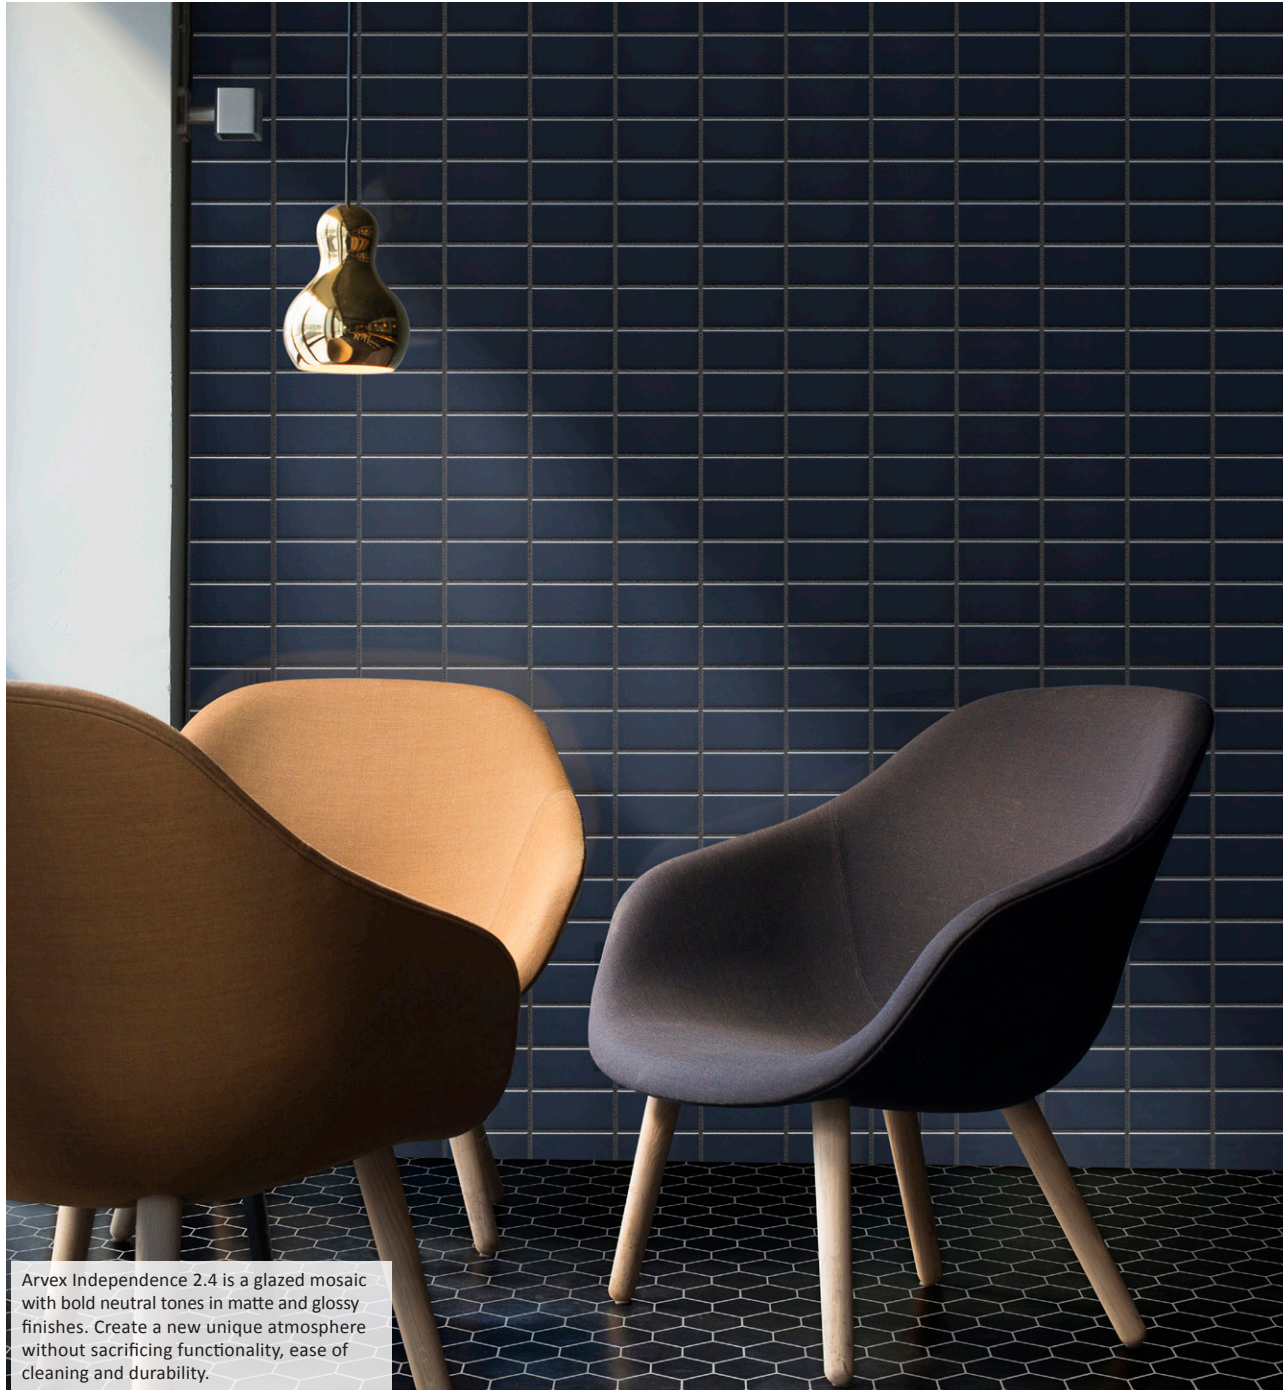

# ARVEX INDEPENDENCE 2.4

GLAZED FLOOR AND WALL MOSAIC

tierra sol

Arvex Independence 2.4 is a glazed mosaic with bold neutral tones in matte and glossy finishes. Create a new unique atmosphere without sacrificing functionality, ease of cleaning and durability.

## Nominal Sizes

2x4 Brick Stacked Mosaic - 11.8" x 11.6" Sheet

Matte

Glossy

## Colours

White

Light Grey

Dark Grey

Navy Blue

Black

## Recommended applications

Residential	Bath / Shower
Light commercial: Wall	Indoor
Medium commercial: Wall	Outdoor
Wall	Floor