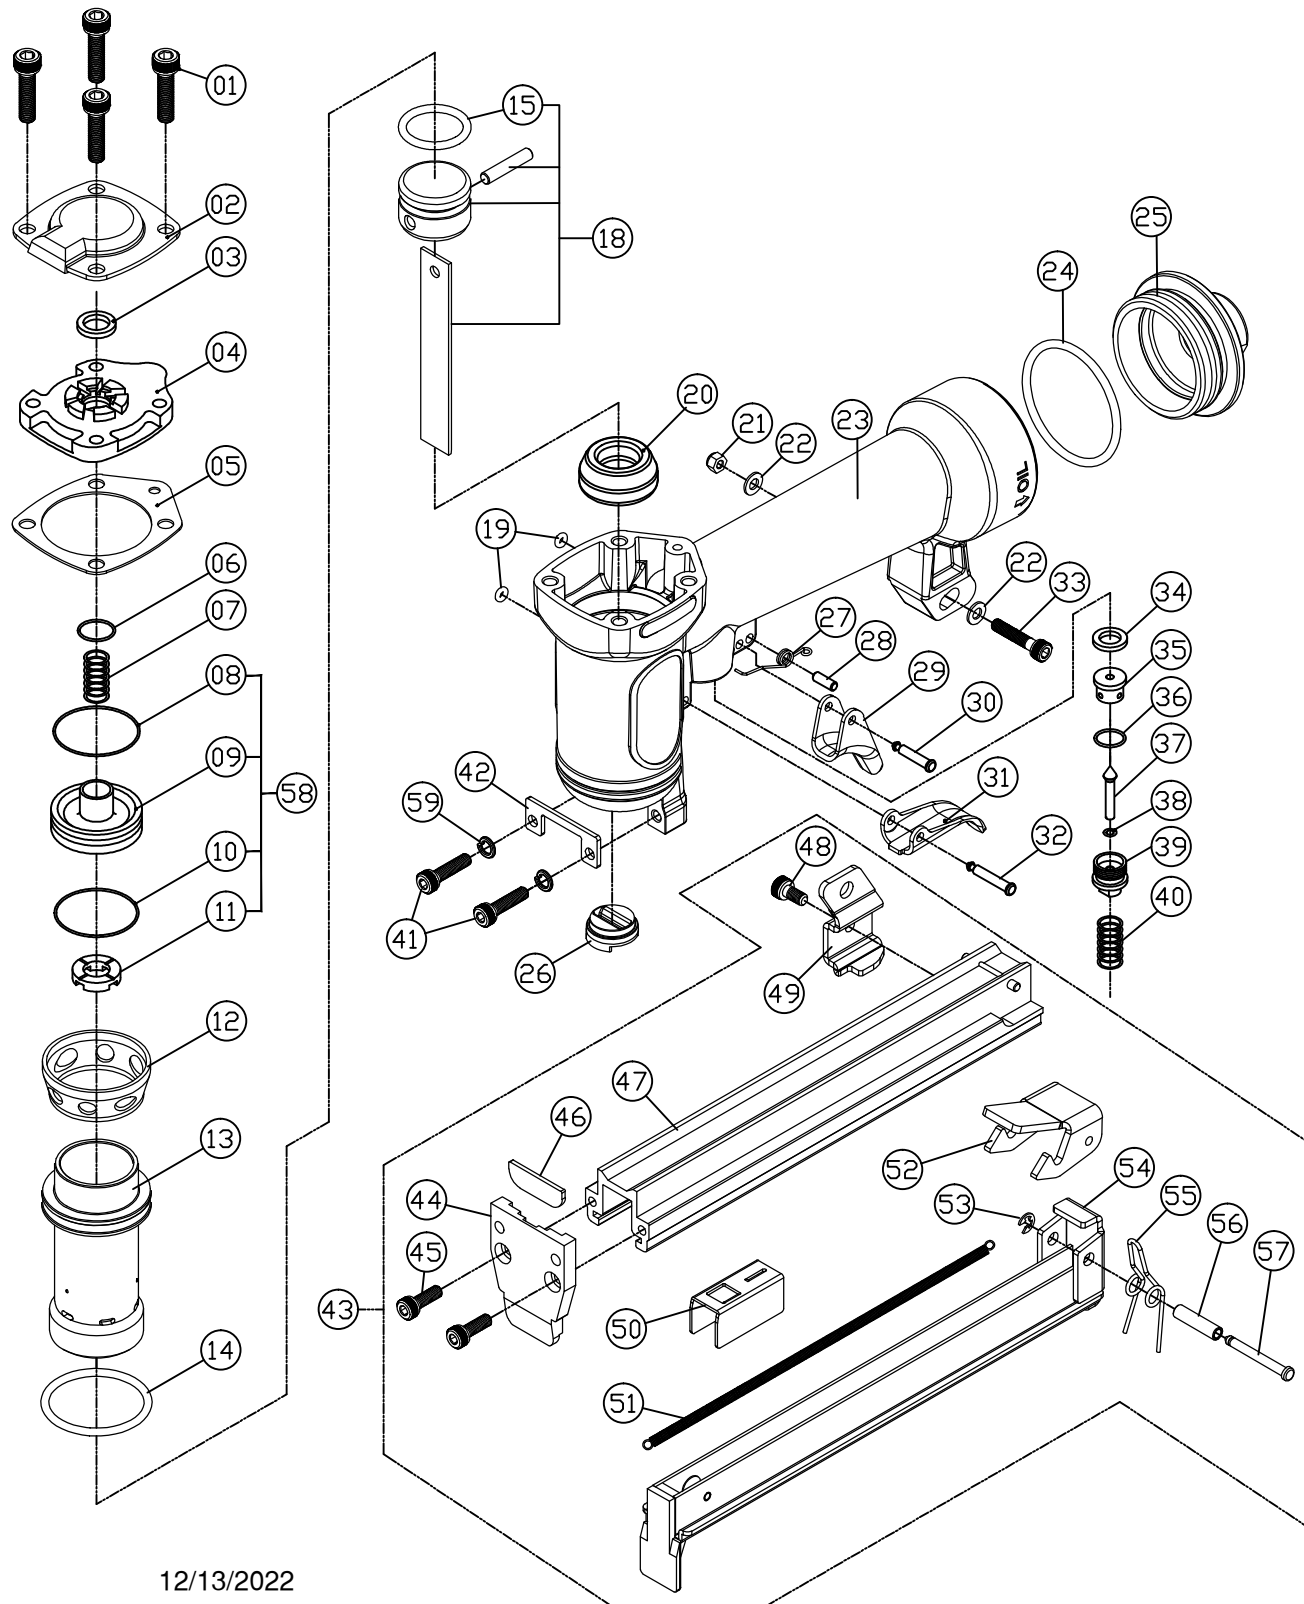

# MODEL PS8914C

Ref No.	Part No.	Description	Ref No.	Part No.	Description
01	P-24300	Cap Screw - 4PCS	32	P-07480	Step Pin
02	P-70065	Exhaust Cover (Gray)	33	P-24358	Screw
◆ 03	P-15222	Exhaust Seal	◆ 34	P-15226	Valve Seal
04	P-60240	Body Cap (Gray)	35	P-22184	Trigger Valve Housing
◆ 05	P-62093	Gasket	◆ 36	P-64456	O-Ring
◆ 06	P-64449	O-Ring	37	P-22185	Trigger Pin
07	P-18469	Poppet Spring	◆ 38	P-64457	O-Ring
◆ 08	P-64450	Poppet O-Ring	39	P-22186	Valve Housing
09	P-63044	Poppet Valve	40	P-18470	Trigger Spring
◆ 10	P-64451	Cylinder Seal O-Ring	41	P-24311	Screw - 2PCS
◆ 11	P-15223	Piston Stop Seal	42	P-03141	Spacer
12	P-03086	Cylinder Spacer	43	AS-12226	Magazine Assembly
13	P-05143	Cylinder	44	P-10367	Front Plate
◆ 14	P-64599	O-Ring	45	P-24718	Screw - 2PCS
◆ 15	P-64469	Piston O-Ring	46	P-03142	Spacer
18	AS-06141	Piston & Driver Assembly	47	P-12615	Magazine Cover
◆ 19	P-64240	O-Ring - 2PCS	48	P-24364	Screw
20	P-15224	Bumper	49	P-13154	Bracket
21	P-26142	Nut	50	P-09254	Pusher
22	P-32211	Washer - 2PCS	51	P-18603	Spring
23	P-01322	Body	52	P-24719	Latch
◆ 24	P-64425	O-Ring	53	P-32143	E-Washer
25	P-60237	End Cap (Gray)	54	P-12616	Magazine
◆ 26	P-15225	Return Seal	55	P-18604	Latch Spring
27	P-18565	Spring	56	P-07527	Pin
28	P-07481	Pin	57	P-07528	Pin
29	P-21099	Primary Trigger	58	AS-63023	Poppet Valve Assembly
30	P-07479	Step Pin	59	P-32234	Spring Washer
31	P-21087	Trigger			

◆ Parts Included In AS-97497 O-Ring And Seal Kit