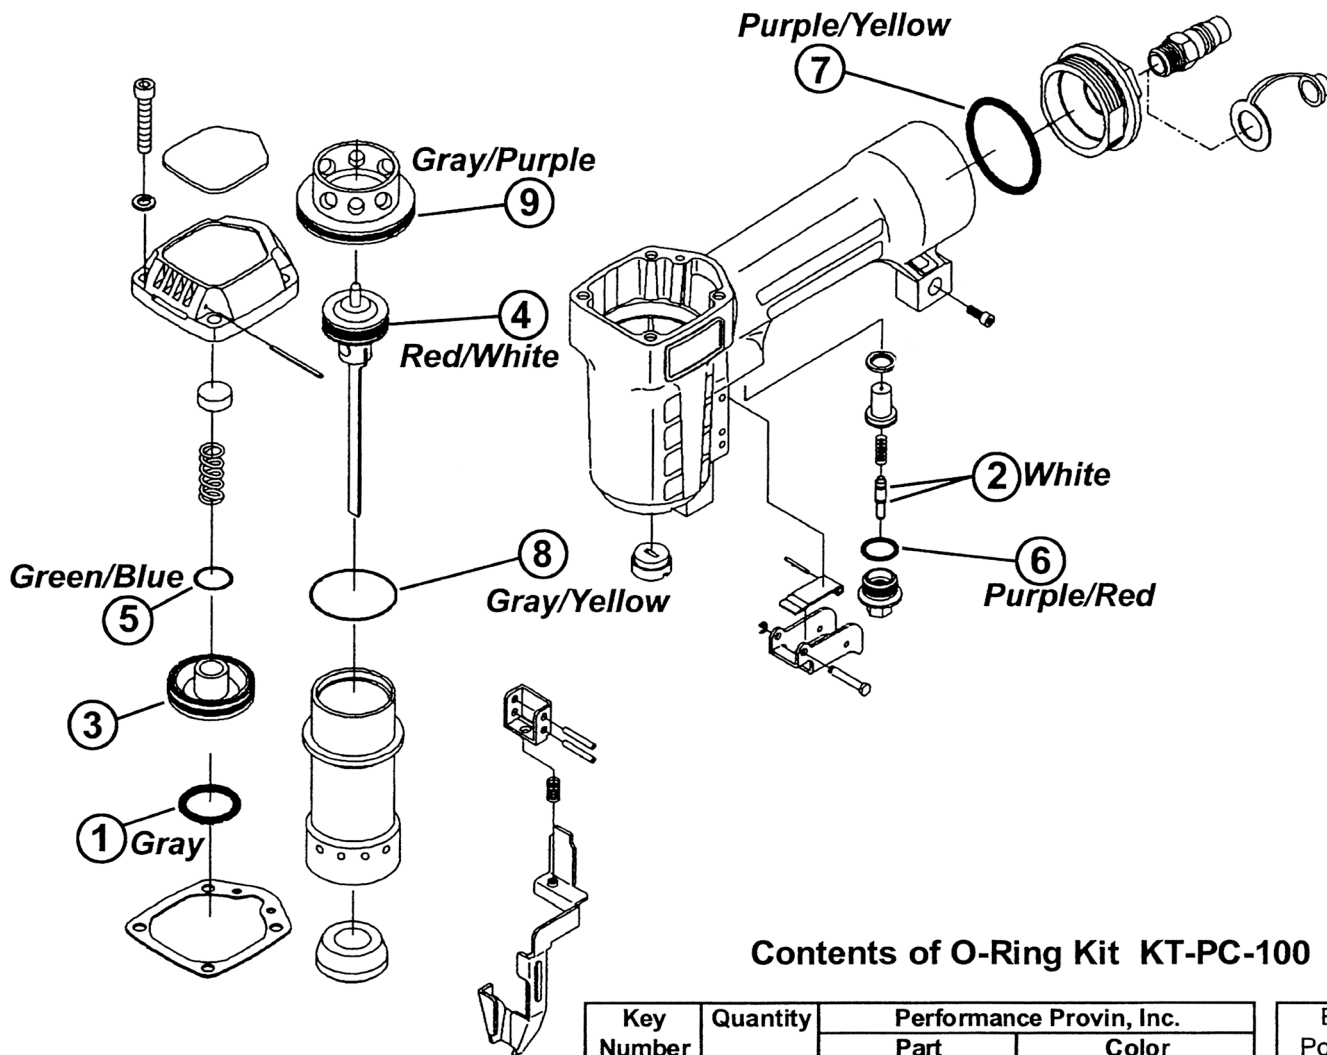

### Contents of O-Ring Kit KT-PC-100

Key Number	Quantity	Performance Provin, Inc.		Equivalent Porter Cable® Part Number
		Part Number	Color Code	
1	1	OR-PP-550B	Gray	883834
2	2	OR-PP-940	White	883848
3	1	OR-PP-991		883833
4	1	OR-PP-1081	Red / White	883838
5	1	OR-PP-1112	Green / Blue	883831
6	1	OR-PP-1320	Purple / Red	883849
7	1	OR-PP-1964	Purple / Yellow	884529
8	1	OR-PP-2019	Gray / Yellow	883840
9	1	OR-PP-2083	Gray / Purple	883837