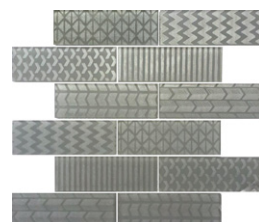

# QUILTED GLASS

GLASS MOSAIC

tierra sol

Quilted Glass is a glass mosaic with acid etched design, creating a beautiful display for walls. Create a new unique atmosphere without sacrificing functionality, ease of cleaning and durability.

## Nominal Sizes & Colours

2x6 - 12x12 Sheet

Ice

Storm

Ocean

Midnight