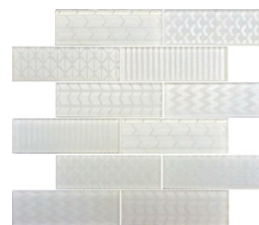

# QUILTED GLASS

GLASS MOSAIC

tierra sol

Quilted Glass is a glass mosaic with acid etched design, creating a beautiful display for walls. Create a new unique atmosphere without sacrificing functionality, ease of cleaning and durability.

## Nominal Sizes & Colours

2x6 - 12x12 Sheet

Ice

Storm

Ocean

Midnight