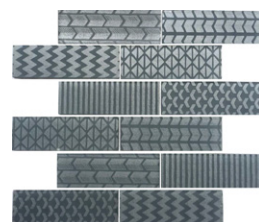

# QUILTED GLASS

GLASS MOSAIC

tierra sol

Quilted Glass is a glass mosaic with acid etched design, creating a beautiful display for walls. Create a new unique atmosphere without sacrificing functionality, ease of cleaning and durability.

## Nominal Sizes & Colours

2x6 - 12x12 Sheet

Ice

Storm

Ocean

Midnight