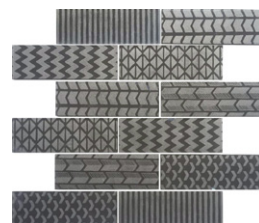

# QUILTED GLASS

GLASS MOSAIC

tierra sol

Quilted Glass is a glass mosaic with acid etched design, creating a beautiful display for walls. Create a new unique atmosphere without sacrificing functionality, ease of cleaning and durability.

## Nominal Sizes & Colours

2x6 - 12x12 Sheet

Ice

Storm

Ocean

Midnight