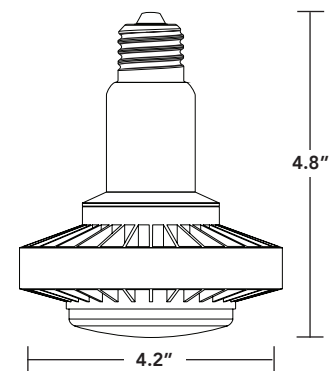

RECESSED CAN RETROFITS FOR 6" CANS AND LARGER

fresh design with silent operation

LED-8054E-G2

- 30W replaces up to 150W BR30 Incandescent
- Appealing design delivers lumens via 140° beam angle.
- Rated for damp locations and in open fixtures only.
- Efficient die-cast aluminum heat sink keeps the lamp running cool.
- Fanless - for silent operation.
- Available in 2700, 3500, 4000, and 5000K.

quick and easy energy savings

PART #	UPC	REPLACES	WATTAGE	LUMENS	CCT (K)	BASE
LED-8054E27-G2	844006048815	150W BR30 Incandescent	30W	2500	2700K	E26
LED-8054E35-G2	844006048822	150W BR30 Incandescent	30W	3000	3500K	E26
LED-8054E40-G2	844006048839	150W BR30 Incandescent	30W	3000	4000K	E26
LED-8054E50-G2	844006048846	150W BR30 Incandescent	30W	3000	5000K	E26