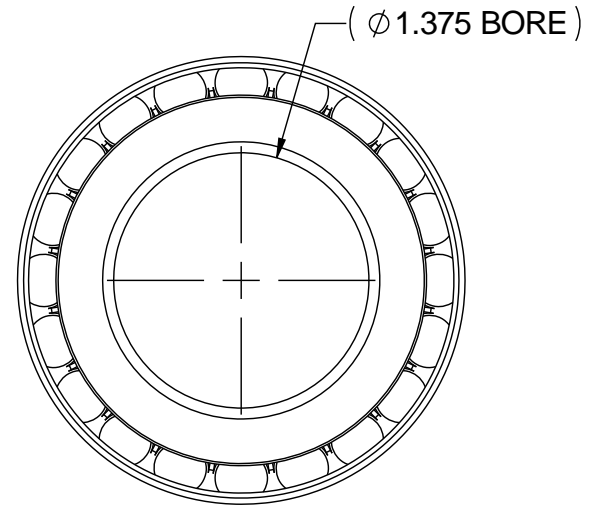

NOTES :

- 1. KIT CONTAINS:
FOUR 514137 CONES
FOUR 414276 RACES

4X 414276 RACES

4X 514137 CONES

		
SUPERIOR GEARBOX COMPANY WWW.SUPERIORGEARBOXDIRECT.COM		
KIT, BEARING, R500		
SIZE B	PART NO. R500-8Z00-L0029	REV -
SCALE 1:1	DO NOT SCALE DRAWING	SHEET 1 OF 1