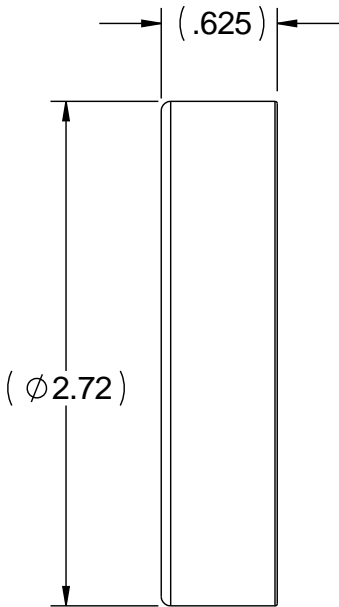

NOTES :

- 1. KIT CONTAINS:
FOUR 514137 CONES
FOUR 414276 RACES

4X 414276 RACES

4X 514137 CONES

		
SUPERIOR GEARBOX COMPANY WWW.SUPERIORGEARBOXDIRECT.COM		
KIT, BEARING, R500		
SIZE B	PART NO. R500-8Z00-L0029	REV -
SCALE 1:1	DO NOT SCALE DRAWING	SHEET 1 OF 1