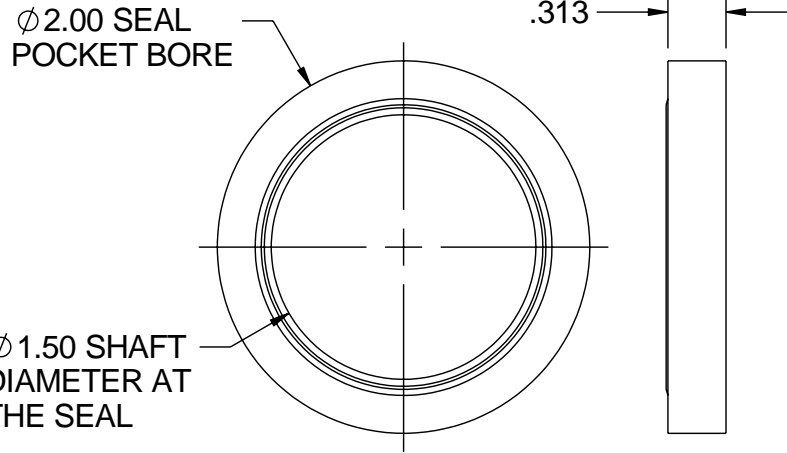

8 7 6 5 4 3 2 1

NOTES :

- 1. KIT CONTAINS:
 ONE .5 OZ TUBE- 598 BLACK LOCTITE
 ONE - 50V38A SEALS
 ONE - 400301 END CAP
 THREE - 514846 SEAL

1X V-RING RUBBER SEAL,
PART NUMBER - 50V38A
INSTALL AFTER THE GEARBOX IS ASSEMBLED

3X NITIRLE SEAL, PART NUMBER 514846
(ONLY TWO SEALS REQUIRED)

1X SOLID END CAP, PART NUMBER- 400301

 SUPERIOR GEARBOX COMPANY
WWW.SUPERIORGEARBOXDIRECT.COM

KIT, SEAL, R500 COMBINE

SIZE B	PART NO. R500-8Z00-L0100	REV -
SCALE 1:1	DO NOT SCALE DRAWING	SHEET 1 OF 1