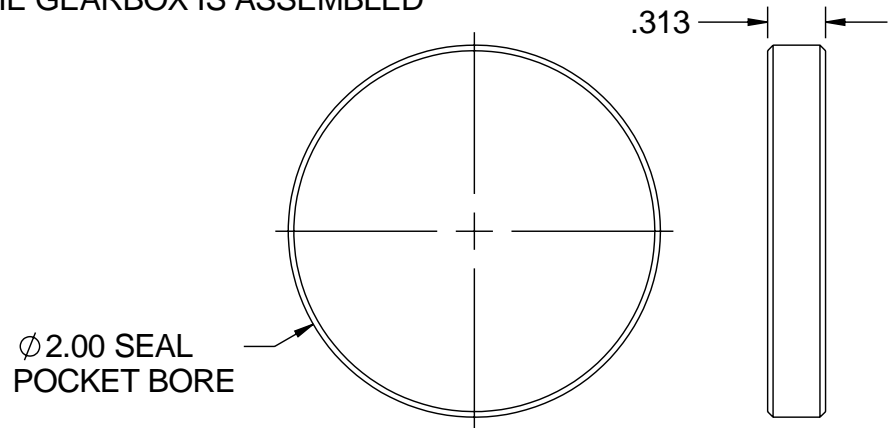

8 7 6 5 4 3 2 1

NOTES :

- 1. KIT CONTAINS:
 ONE .5 OZ TUBE- 598 BLACK LOCTITE
 ONE - 50V38A SEALS
 ONE - 400301 END CAP
 THREE - 514846 SEAL

1X V-RING RUBBER SEAL,
PART NUMBER - 50V38A
INSTALL AFTER THE GEARBOX IS ASSEMBLED

3X NITIRLE SEAL, PART NUMBER 514846
(ONLY TWO SEALS REQUIRED)

1X SOLID END CAP, PART NUMBER- 400301

 SUPERIOR GEARBOX COMPANY
WWW.SUPERIORGEARBOXDIRECT.COM

KIT, SEAL, R500 COMBINE

SIZE B	PART NO. R500-8Z00-L0100	REV -
SCALE 1:1	DO NOT SCALE DRAWING	SHEET 1 OF 1