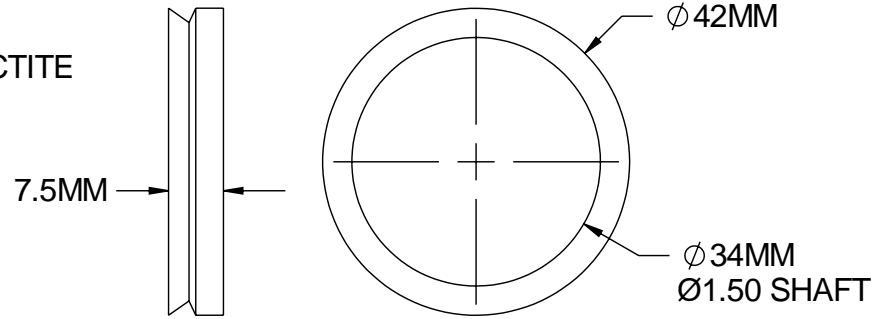

8 7 6 5 4 3 2 1

NOTES :

- 1. KIT CONTAINS:
 ONE .5 OZ TUBE- 598 BLACK LOCTITE
 ONE - 50V38A SEALS
 ONE - 400301 END CAP
 THREE - 514846 SEAL

1X V-RING RUBBER SEAL,
PART NUMBER - 50V38A
INSTALL AFTER THE GEARBOX IS ASSEMBLED

3X NITIRLE SEAL, PART NUMBER 514846
(ONLY TWO SEALS REQUIRED)

1X SOLID END CAP, PART NUMBER- 400301

 SUPERIOR GEARBOX COMPANY
WWW.SUPERIORGEARBOXDIRECT.COM

KIT, SEAL, R500 COMBINE

SIZE B	PART NO. R500-8Z00-L0100	REV -
SCALE 1:1	DO NOT SCALE DRAWING	SHEET 1 OF 1