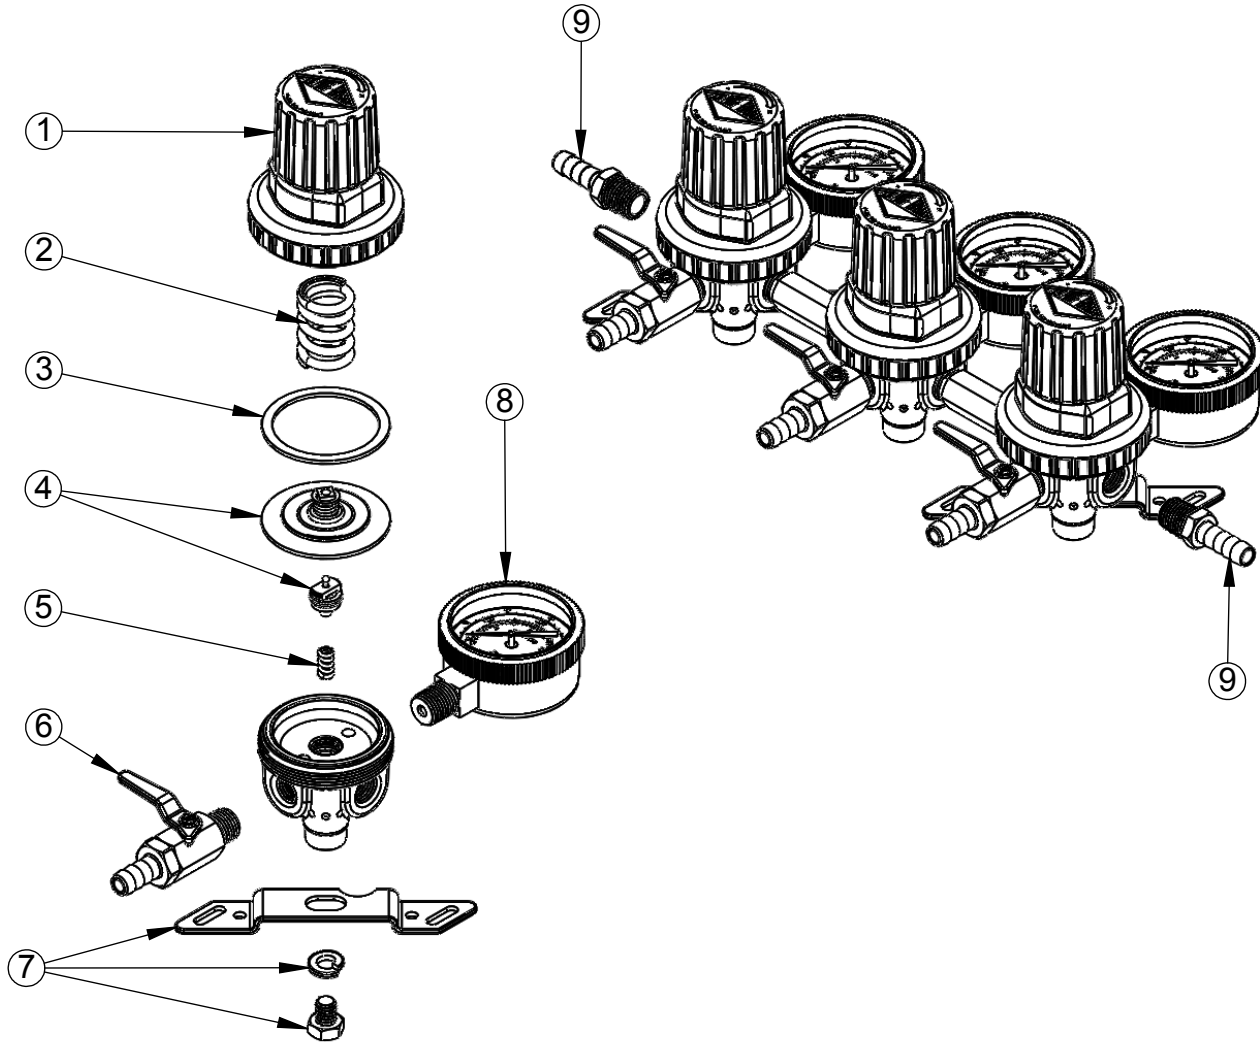

# T1683ST-2N REGULATOR ASSEMBLY

## PARTS BREAKDOWN

<u>ITEM</u>	<u>PART NO</u>	<u>DESCRIPTION</u>
1.	740-601	-POLY BONNET ASSEMBLY, GOLD CAP
2.	***	-LOW PRESSURE DIAPHRAGM SPRING
3.	***	-DIAPHRAGM/BONNET GASKET
4.	7740-15	-DIAPHRAGM REPAIR KIT - 2" BALL/SOCKET TYPE DIAPHRAGM, CAPSULE, AND FLAT SEAL
5.	***	-CAPSULE SPRING
6.	1600	-5/16" BARB, SHUT-OFF
7.	43-0006-00	-METAL BRACKET KIT
8.	624	-60 PSI GAUGE
9.	617BN	-5/16" BARB FITTING

\*\*\* NOT NORMALLY REPLACED WHEN REPAIRING REGULATOR