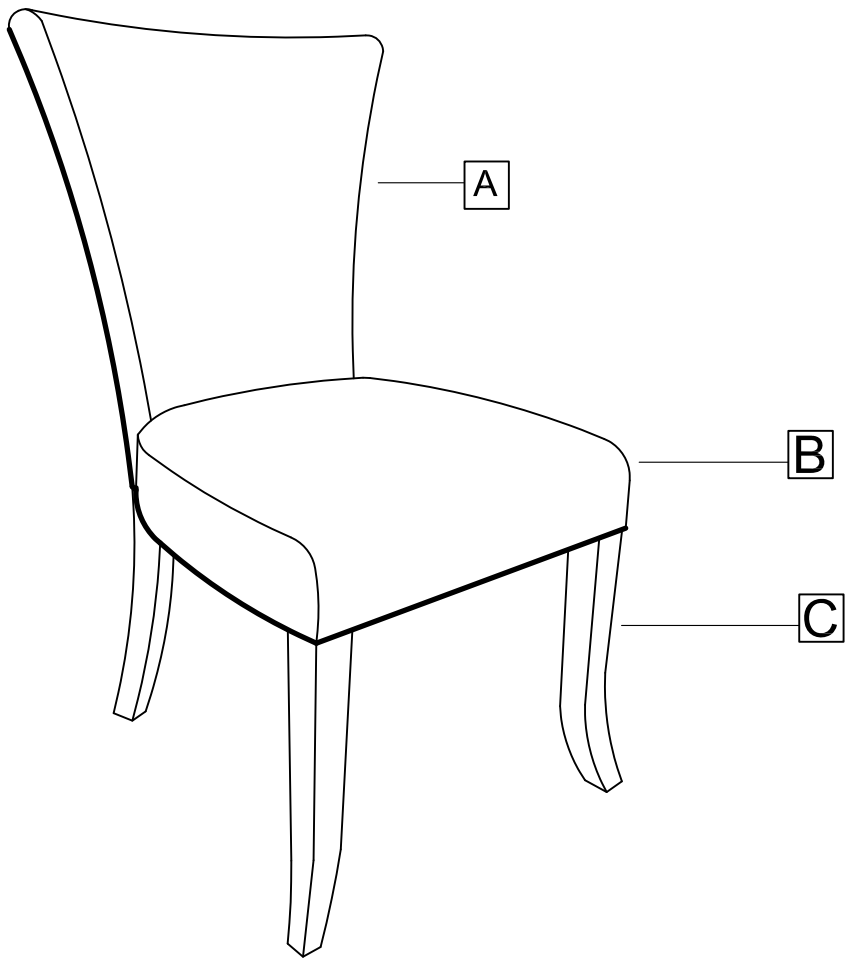

## **Attention**

- For easier assembly do not fully tighten the bolts until the product is fully assembled
- Work on a protected surface
- Periodically check and re-tighten all bolts
- This product is not suitable for standing on
- Never lean back on chairs
- Not for commercial usage
- When ordering parts please refer to and order by the parts list of the assembly instruction

# 25699-11SUMNER-GRAY PARSONS CHR(2PK)

A	1 X		5/16"
B	4 X		Ø5/16" x 3-1/2"
C	5 X		Ø5/16" x 2"

A		1 X
B		1 X
C		2 X