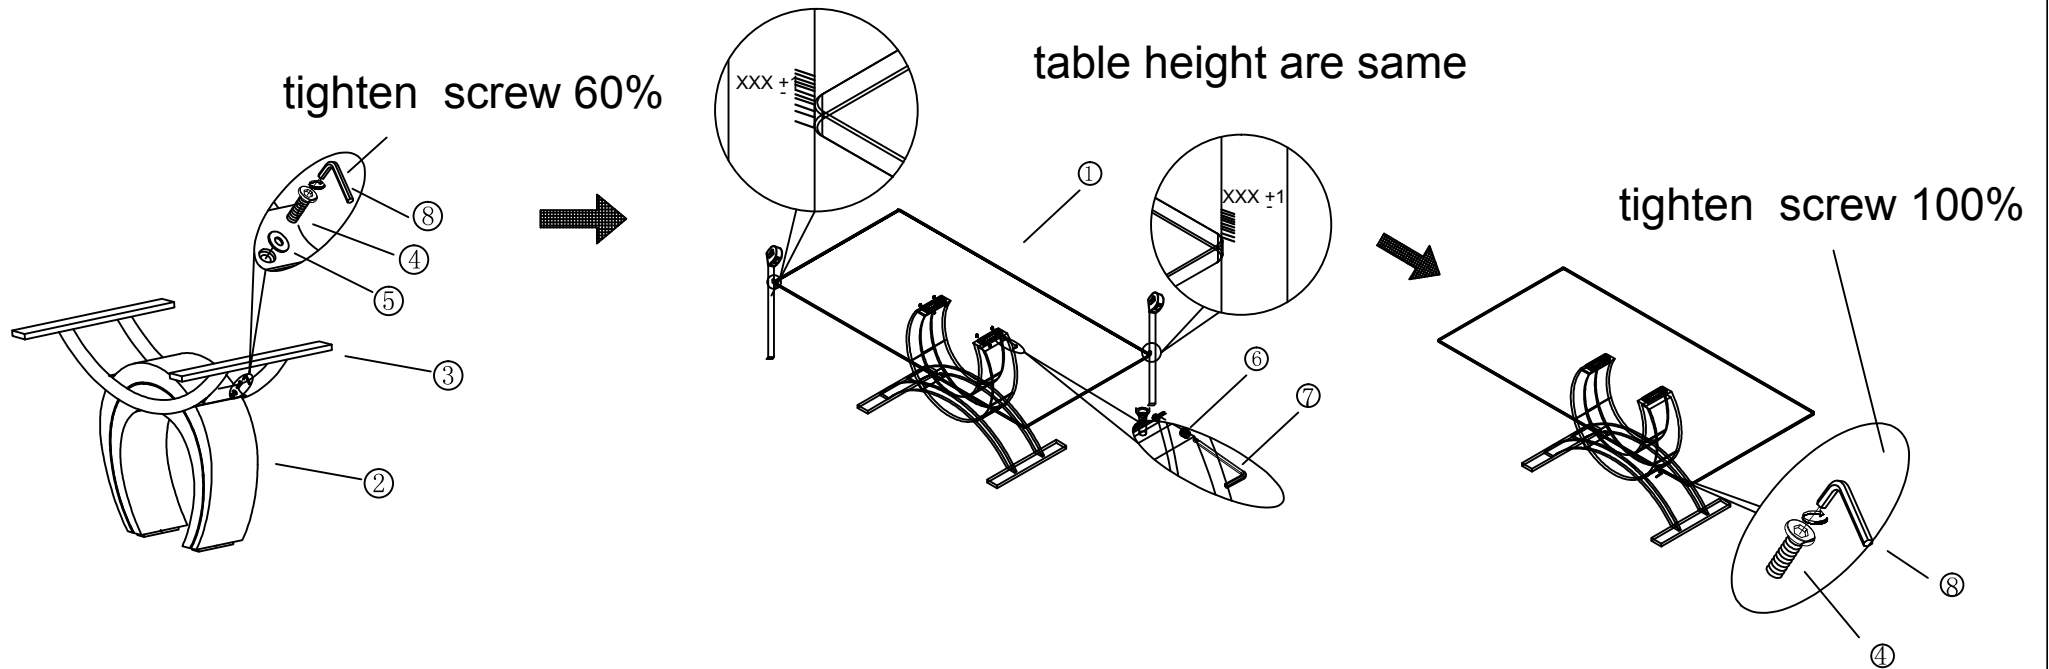

# TF605 RIVIERA

4	X4		M8x16mm	7	X1		3#
5	X4		22*10*2	8	X1		5#
6	X8		M6x12mm				

TF605	41	1		X1
	45	2		X1
	47	3		X1

### Attention

- For easier assembly do not fully tighten the bolts until the product is fully assembled
- Work on a protected surface
- Periodically check and re-tighten all bolts
- This product is not suitable for standing on
- Never lean back on chairs
- Not for commercial usage
- When ordering parts please refer to and order by the parts list of the assembly instruction