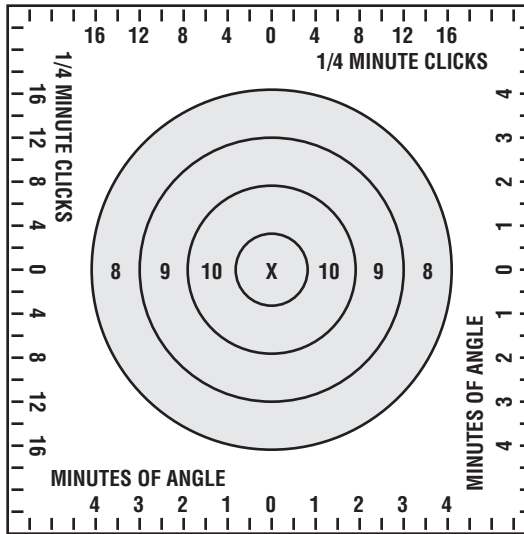

200 YARD RAPID FIRE - SITTING 300 YARD RAPID FIRE - PRONE

X's	10's	9's	8's	7's	6's	5's

X's	10's	9's	8's	7's	6's	5's

LIGHT:

HOUR: _____

TEMP: _____

WIND:

DIR: _____