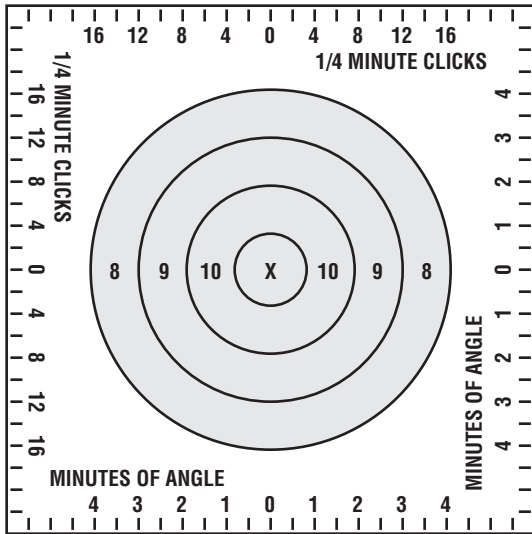

200 YARD RAPID FIRE - SITTING 300 YARD RAPID FIRE - PRONE

X's	10's	9's	8's	7's	6's	5's

X's	10's	9's	8's	7's	6's	5's

LIGHT:

HOUR: _____

TEMP: _____

WIND:

DIR: _____