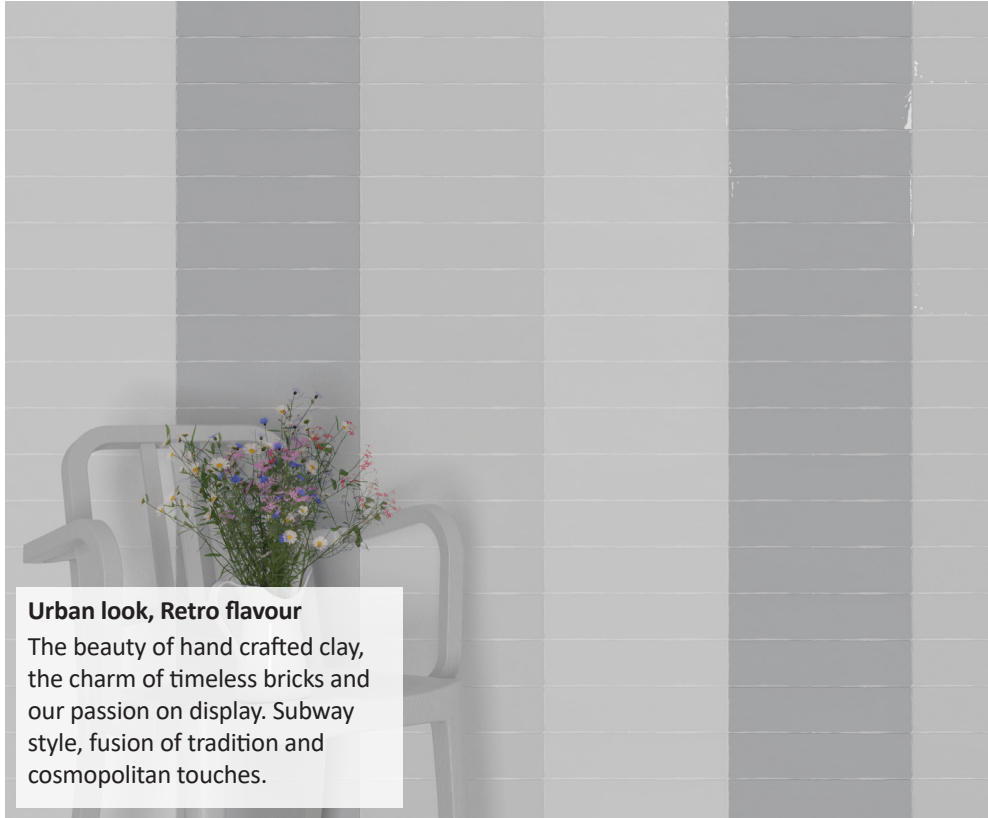

# TENCER TIEMPO SERIES

tierra sol

GLAZED WALL TILE