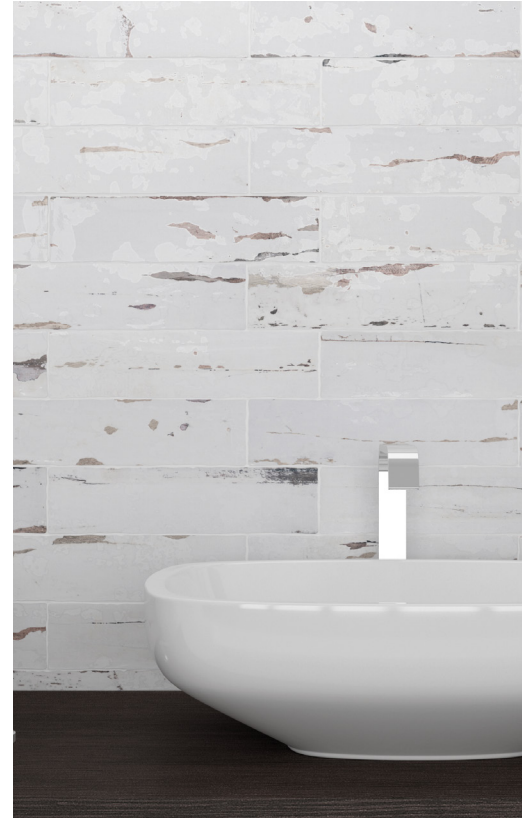

# TENCER TIEMPO SERIES

tierra sol

GLAZED WALL TILE

### Nominal Sizes

3x6 Hand  
Made Look

3x12 Hand  
Made Look

### Colours

Simply  
White

Plaster

Shadow

Pewter

Cafe Noir

Special Order Colours: Cotton,  
Nut, Blue

See Handmade series for 2x10, 2x20,  
2x10 Matte Brick White, 1/4"x10  
Pencil Bullnose