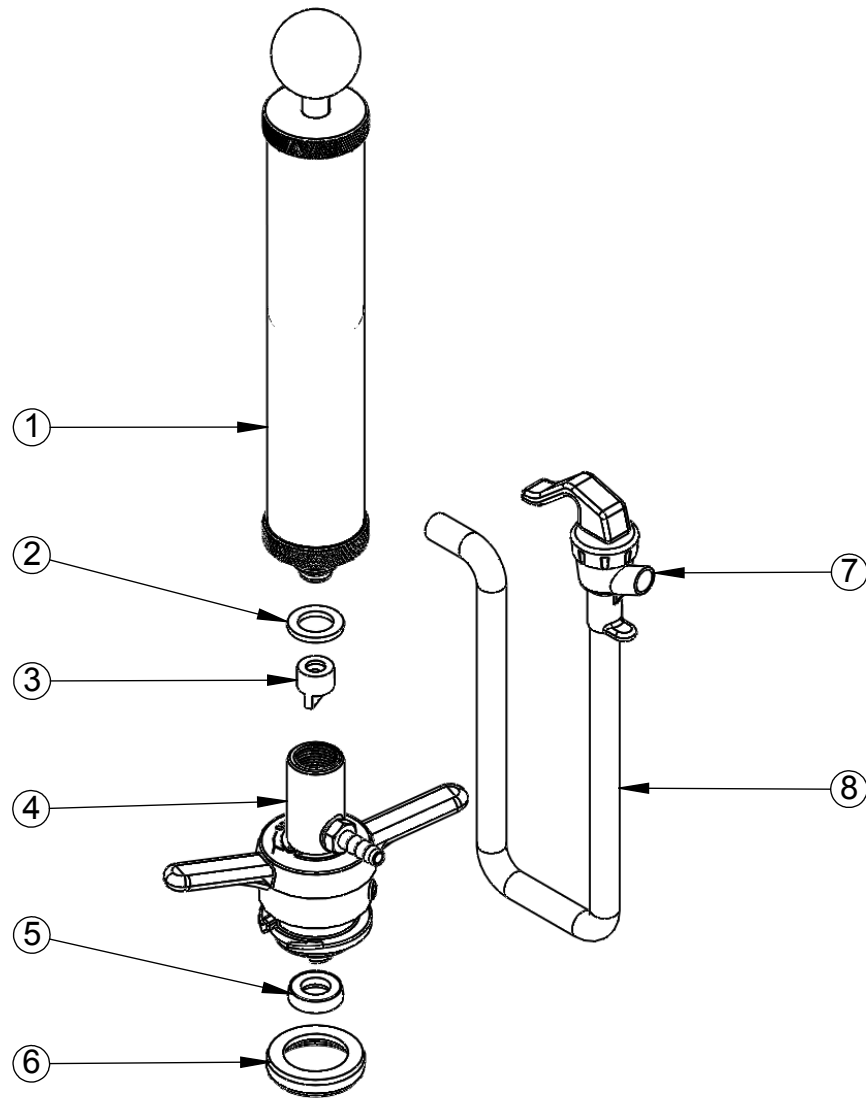

# FT37MPF, 8" PICNIC PUMP

## PARTS BREAKDOWN

<u>ITEM</u>	<u>PART NO</u>	<u>DESCRIPTION</u>
1.	580	-PUMP ASSEMBLY, 8"
2.	753	-NIPPLE WASHER
3.	752	-THOMAS VENT
4.	FT37M-99	-PROBE ASSEMBLY, WITH METAL WING HANDLE INCLUDES PROBE WASHER AND SEAL (ITEMS 5 & 6)
5.	FT40-15	-PROBE WASHER
6.	24253	-BOTTOM SEAL
7.	70502	-FAUCET ONLY
8.	70503	-HOSE AND FAUCET ASSEMBLY
9.	580N	-PUMP ASSEMBLY WITH WASHER AND VENT (ITEMS 1, 2, & 3)