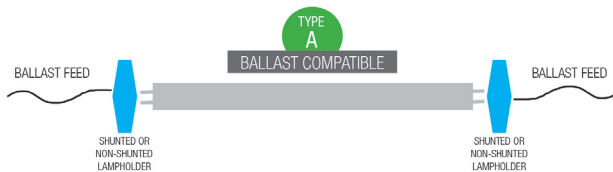

## easiest installation

works on  
instant start  
ballasts

- 8W, 10W, 12W & 15W models.
- Available in 2ft, 3ft & 4ft lengths.
- 3000K, 3500K, 4000K & 5000K color options.
- Beautiful uniform illumination from our glass construction.
- Frosted lens softens the light output.