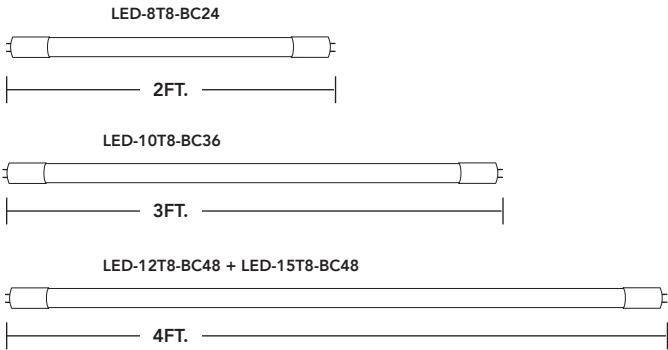

T8 RETROFITS BALLAST COMPATIBLE - TYPE A

PART NUMBER BUILDER

MFR	WATTAGE	PRODUCT	CCT	TECHNOLOGY	LENGTH (IN)	GENERATION
LED		T8		BC		G3
	8		830=3000K/85CRI		24	
	10		835=3500K/85CRI		36	
	12		840=4000K/85CRI		48	
	15		850=5000K/85CRI			

ORDERING EXAMPLE
LED-8T8-840BC24-G3

ORDERING GUIDE

PART #	UPC	REPLACES	WATTAGE	LUMENS	CCT (K)	BASE	LENGTH	QUICK SHIP
LED-8T8-830BC24-G3	844006022693	17W	9W	1200	3000K	G13	2 FT	
LED-8T8-835BC24-G3	844006022709	17W	9W	1200	3500K	G13	2 FT	●
LED-8T8-840BC24-G3	844006022716	17W	9W	1250	4000K	G13	2 FT	●
LED-8T8-850BC24-G3	844006022723	17W	9W	1250	5000K	G13	2 FT	●
LED-10T8-830BC36-G3	844006022730	25W	12W	1400	3000K	G13	3FT	
LED-10T8-835BC36-G3	844006022747	25W	12W	1400	3500K	G13	3FT	●
LED-10T8-840BC36-G3	844006022754	25W	12W	1450	4000K	G13	3 FT	●
LED-10T8-850BC36-G3	844006022761	25W	12W	1450	5000K	G13	3 FT	●
LED-12T8-830BC48-G3	844006022778	32W	12W	1700	3000K	G13	3 FT	
LED-12T8-835BC48-G3	844006022785	32W	12W	1700	3500K	G13	4 FT	●
LED-12T8-840BC48-G3	844006022792	32W	12W	1800	4000K	G13	4 FT	●
LED-12T8-850BC48-G3	844006022808	32W	12W	1800	5000K	G13	4 FT	●
LED-15T8-830BC48-G3	844006022815	32W	15W	2100	3000K	G13	4 FT	
LED-15T8-835BC48-G3	844006022822	32W	15W	2100	3500K	G13	4 FT	●
LED-15T8-840BC48-G3	844006022839	32W	15W	2200	4000K	G13	4 FT	●
LED-15T8-850BC48-G3	844006023846	32W	15W	2200	5000K	G13	4 FT	●