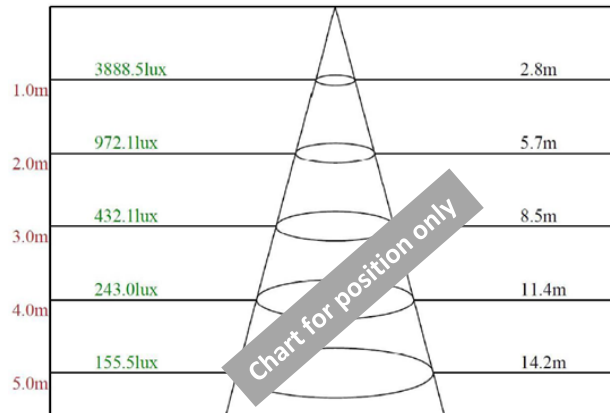

Lux Distance Curve

Beam angle of C90plane109.74

LED Power Consumption (Watts)	HID Power Consumption (Watts)	HID Ballast Power Consumption (Watts)	Total Savings (Watts)	Annual Energy Savings (14 hrs/day)	Lifetime Energy Savings (over 50,000 hrs)
126.4	320	48	193.6	$109	$1,064.80

Mounting Orientation			Minimum Fixture Size Requirements (inches)	
Base Up	Base Down	Horiz	Length	Width
			13.26	6.33
Approved	Approved	Approved	Height	6.33
			Cu. Inches	531.3

188 S. Northwest Highway • Cary, IL 60013
(847) 380-3540 • FAX: (847) 380-3542
www.led-llc.com