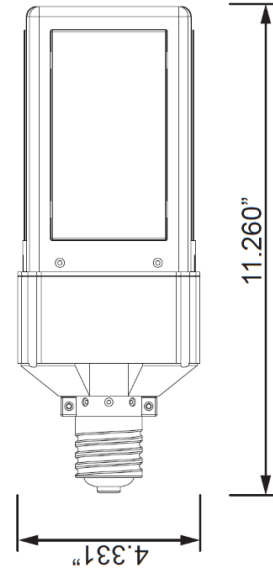

LED-8089M 80W LED METAL HALIDE BALLAST COMPATIBLE SHOEBOX/WALLPACK

Models

LED-8089MXX-MHBC, 4000K or 5000K CCT, E39

Features

- 80 Watt LED Replaces existing 250w or 320w Metal Halide Lamp
- Operates with pulse start & probe start magnetic 250W & 320W Metal Halide Ballasts only
- Optimized for Shoebox/ Wallpack HID Fixtures
- Type V Optics
- UL Component approved for damp environments (USA & Can)
- Advanced active cooling, Sunon Mag-lev >70,000 hr. fan with temperature control ensures long LED life
- E39 Mogul Base
- >50,000 rated LED life
- 5 year limited warranty (see website for details)
- Rated for enclosed fixture

Type V

Technical Specifications

Models US/CAN	LED-8089M40-MHBC	LED-8089M50-MHBC
CCT	4000K	5000K
Power Consumption	80 watts	
Total Wattage w/320w M132/M154 Ballast	126.4 W	
Total Wattage w/250w M138/M153 Ballast	107 W	
Replaces	Replaces 320W & 250W MH	
Mounting	E39	
Compatible Metal Halide Ballasts	320W or 250W Pulse or Probe Start Ballasts	
LED Type	CREE XTE	
Beam Angle	Type V	
Dimmable	No	
Operating Temp	-40°F - +122°F	
Rated R70 Life	Up to 50,000 Hrs.	
Warranty	5 Year Limited*	
LM79 Specifications	Yes	Yes
Power (W) w/320W Ballast	126.4 W	126.4 W
CCT	3988	5000
Light Output	6910	7403
Efficacy	85.75	85.75
THD @ 277V	48.07%	47.79%
PF @ 277V	0.00441	0.450
CRI:	73	72.4
R9	-13	-13
Duv	-0.00230	-0.00035
Packaging	9 / Master Carton	
Unit	6.6"x 6.6"x 12.9" 2.9lbs.	
Master	20.7"x 18.5" x 13.8" 25.5 lbs.	

Mounting Orientation			Minimum Fixture Size Requirements (inches)	
Base Up	Base Down	Horiz	Length	Width
			13.26	6.33
Approved	Approved	Approved	Height	6.33
			Cu. Inches	531.3

188 S. Northwest Highway • Cary, IL 60013
 (847) 380-3540 • FAX: (847) 380-3542
 www.led-llc.com