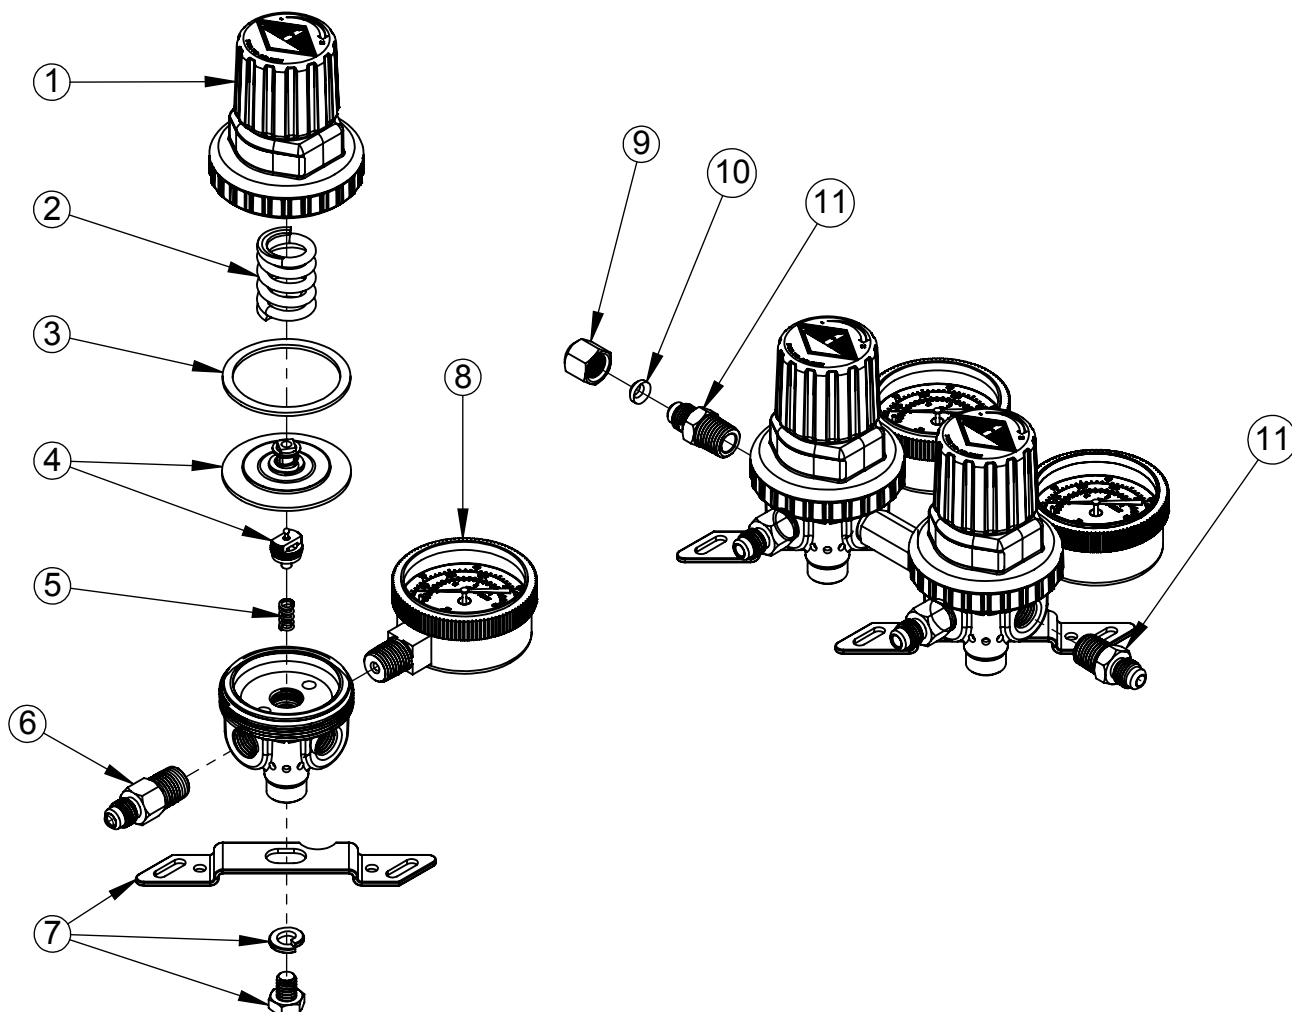

# T5272SN REGULATOR ASSEMBLY

## PARTS BREAKDOWN

<u>ITEM</u>	<u>PART NO</u>	<u>DESCRIPTION</u>
1.	740-601	-POLY BONNET ASSEMBLY, GOLD CAP
2.	***	-HIGH PRESSURE DIAPHRAGM SPRING
3.	***	-DIAPHRAGM/BONNET GASKET
4.	7740-15	-DIAPHRAGM REPAIR KIT - 2" BALL/SOCKET TYPE DIAPHRAGM, CAPSULE, AND FLAT SEAL
5.	***	-CAPSULE SPRING
6.	5436	-1/4" SAE FLARE FITTING WITH BALL CHECK
7.	43-0006-00	-METAL BRACKET KIT
8.	624-1	-100 PSI GAUGE
9.	5232B	-CAP, 1/4" SAE FLARE
10.	***	-FLARE WASHER
11.	5153B	-1/4" SAE FLARE FITTING

\*\*\* NOT NORMALLY REPLACED WHEN REPAIRING REGULATOR