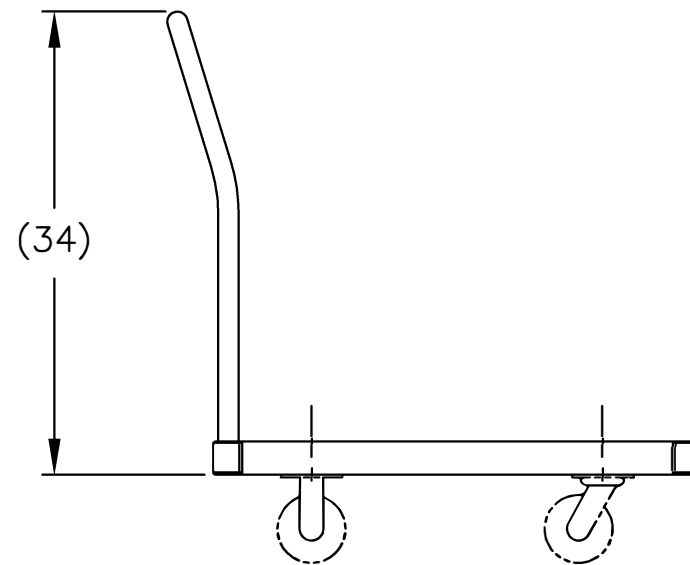

ALUMINUM PLATFORM TRUCKS

Features:

- Aluminum is corrosion resistant and maintains clean appearance.
- Strong enough to handle up to 3,000 lbs (depending upon caster selection).
- Lightweight aluminum allows for easy maneuverability.
- Corner sockets at both ends allow handles to be used on either or both ends of truck.
- For truck platform height add 2.5" to caster height.
- Handle included.
- Bolt on casters. (Casters sold separately)

REPLACEMENT PARTS LIST

052574	24" PUSH HANDLE
052849	24" PUSH HANDLE W/CROSSBRACE
250022	SET: CORNER BUMPERS
250023	SET: PERIMETER BUMPERS

CASTER SETS (OPTION)

250046	SR-5A POLYOLEFIN, 5" x 1.5"
250047	SR-5 POLYOLEFIN, 5" x 2"
240049	SR-6 POLYOLEFIN, 6" x 2"
250052	PR-6 PHENOLIC, 6" x 2"
250056	PR-8 PHENOLIC, 8" x 2"
250250	PN-8 PNEUMATIC, 8" x 2.5"
250050	MR-6 MOLDON RUBBER, 6" x 2"
250053	MR-8 MOLDON RUBBER, 8" x 2"
250051	MP-6 MOLDON POLYURETHANE, 6" x 2"
250055	MP-8 MOLDON POLYURETHANE, 8" x 2"

ATP - ALUMINUM TREADPLATE MODEL

- Slip-resistant diamond pattern surface.
- Solid one piece platform surface construction.

Model: **ATP-2436**
 Platform: 24" x 36"
 Weight: 32 lbs

PRINT ISSUED

OCT. 27, 2006

The **CARY COMPANY**
 Est. 1895

REV.	ECN & DATE	APP	PART NAME ATP-2436		DRAWN: SKH 7-29-94
			TOLERANCE UNLESS OTHERWISE SPECIFIED		CHECKED:
			FRACTION	3 PLACE DECIMAL	2 PLACE DECIMAL
			± 1/64	± .005	± .01
			ANGULAR ± 1-1/2'	SHEET 1	OF 1
			BREAK ALL SHARP EDGES AND REMOVE ALL BURRS		
			SCALE: 1" = 14" →		APP. ENGR.