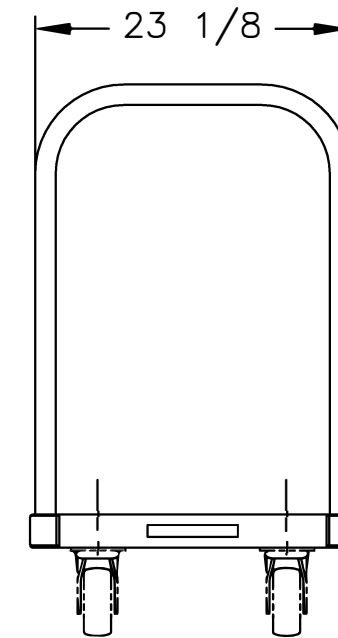

Part #	99G065
Color	Aluminum
Material	Aluminum
Country of Manufacture	United States
Model	ATP-2436-SR5A
Weight	46 lbs.
Load Capacity	750 lbs.
Wheel Type	5" x 1.5" Polyolefin
Dimensions	24" x 36"
Note	Casters shown on top right are the actual casters this platform truck includes.

REPLACEMENT PARTS LIST

052574	24" PUSH HANDLE
052849	24" PUSH HANDLE W/CROSSBRACE
250022	SET: CORNER BUMPERS
250023	SET: PERIMETER BUMPERS

CASTER SETS (OPTION)

250046	SR-5A POLYOLEFIN, 5" x 1.5"
250047	SR-5 POLYOLEFIN, 5" x 2"
240049	SR-6 POLYOLEFIN, 6" x 2"
250052	PR-6 PHENOLIC, 6" x 2"
250056	PR-8 PHENOLIC, 8" x 2"
250250	PN-8 PNEUMATIC, 8" x 2.5"
250050	MR-6 MOLDON RUBBER, 6" x 2"
250053	MR-8 MOLDON RUBBER, 8" x 2"
250051	MP-6 MOLDON POLYURETHANE, 6" x 2"
250055	MP-8 MOLDON POLYURETHANE, 8" x 2"

ATP - ALUMINUM TREADPLATE MODEL

- Slip-resistant diamond pattern surface.
- Solid one piece platform surface construction.

Model: **ATP-2436**
 Platform: 24" x 36"
 Weight: 32 lbs

PRINT ISSUED

OCT. 27, 2006

The **CARY COMPANY**
 Est. 1895

REV.	ECN & DATE	APP	PART NAME ATP-2436		DRAWN: SKH 7-29-94
			TOLERANCE UNLESS OTHERWISE SPECIFIED		CHECKED:
			FRACTION	3 PLACE DECIMAL	2 PLACE DECIMAL
			± 1/64	± .005	± .01
			ANGULAR ± 1-1/2'	SHEET 1	OF 1
			BREAK ALL SHARP EDGES AND REMOVE ALL BURRS		
			SCALE: 1" = 14" →		APP. ENGR.