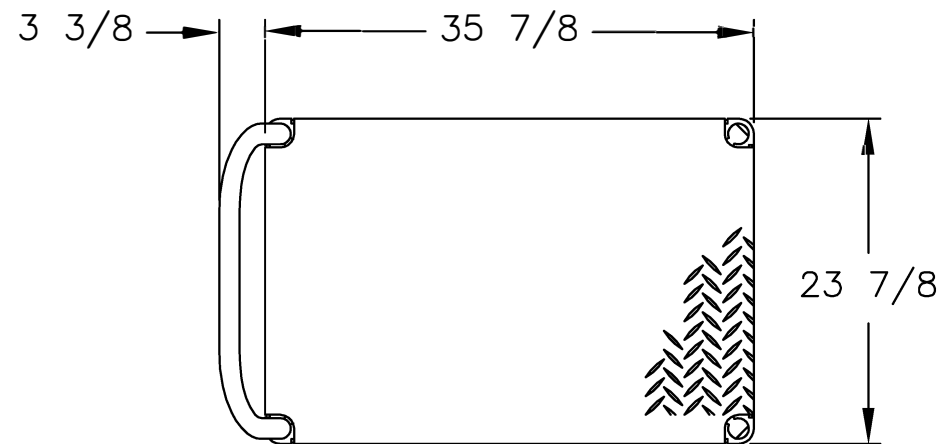

Part #	99G065
Color	Aluminum
Material	Aluminum
Country of Manufacture	United States
Model	ATP-2436-SR5A
Weight	46 lbs.
Load Capacity	750 lbs.
Wheel Type	5" x 1.5" Polyolefin
Dimensions	24" x 36"
Note	Casters shown on top right are the actual casters this platform truck includes.

ALUMINUM PLATFORM TRUCKS

Features:

- Aluminum is corrosion resistant and maintains clean appearance.
- Strong enough to handle up to 3,000 lbs (depending upon caster selection).
- Lightweight aluminum allows for easy maneuverability.
- Corner sockets at both ends allow handles to be used on either or both ends of truck.
- For truck platform height add 2.5" to caster height.
- Handle included.
- Bolt on casters. (Casters sold separately)

REPLACEMENT PARTS LIST

052574	24" PUSH HANDLE
052849	24" PUSH HANDLE W/CROSSBRACE
250022	SET: CORNER BUMPERS
250023	SET: PERIMETER BUMPERS

CASTER SETS (OPTION)

250046	SR-5A POLYOLEFIN, 5" x 1.5"
250047	SR-5 POLYOLEFIN, 5" x 2"
240049	SR-6 POLYOLEFIN, 6" x 2"
250052	PR-6 PHENOLIC, 6" x 2"
250056	PR-8 PHENOLIC, 8" x 2"
250250	PN-8 PNEUMATIC, 8" x 2.5"
250050	MR-6 MOLDON RUBBER, 6" x 2"
250053	MR-8 MOLDON RUBBER, 8" x 2"
250051	MP-6 MOLDON POLYURETHANE, 6" x 2"
250055	MP-8 MOLDON POLYURETHANE, 8" x 2"

The **CARY COMPANY**
 Est. 1895

REV.	ECN & DATE	APP	PART NAME ATP-2436		DRAWN: SKH 7-29-94
			TOLERANCE UNLESS OTHERWISE SPECIFIED		CHECKED:
			FRACTION	3 PLACE DECIMAL	2 PLACE DECIMAL
			± 1/64	± .005	± .01
			ANGULAR ± 1-1/2'	SHEET 1	OF 1
			BREAK ALL SHARP EDGES AND REMOVE ALL BURRS		
			SCALE: 1" = 14" →		APP. ENGR.