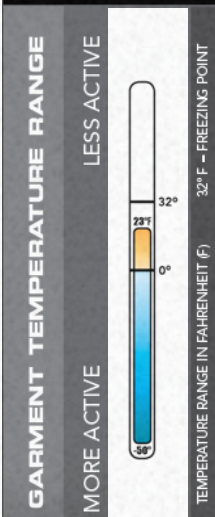

ANSI TYPE R CLASS 3 COLD WEATHER COVERALL LUX-WCVL

WE'VE GOT YOU COVERED

COLD WEATHER COVERALL

- 300 Denier Polyester Oxford with PU coating – waterproof with sealed seams
- Quilted thermal insulation
- 2" Reflective Tape
- 8 Pockets
 - 2 lower front slash
 - 1 front chest with waterproof zipper and D-ring inside
 - 1 inside chest with hook & loop flap closure
 - 1 inside chest fleece lined with zipper closure
 - 1 side leg with hook & loop flap closure
 - 1 back with hook & loop flap closure
 - 1 back zipper
- Sizing: M-5X

The thermometer below shows the ANSI tested, ASTM F2732, temperature range for garments. Whether you are standing out in the elements in between tasks or hard at work, we have the right gear for your winter.