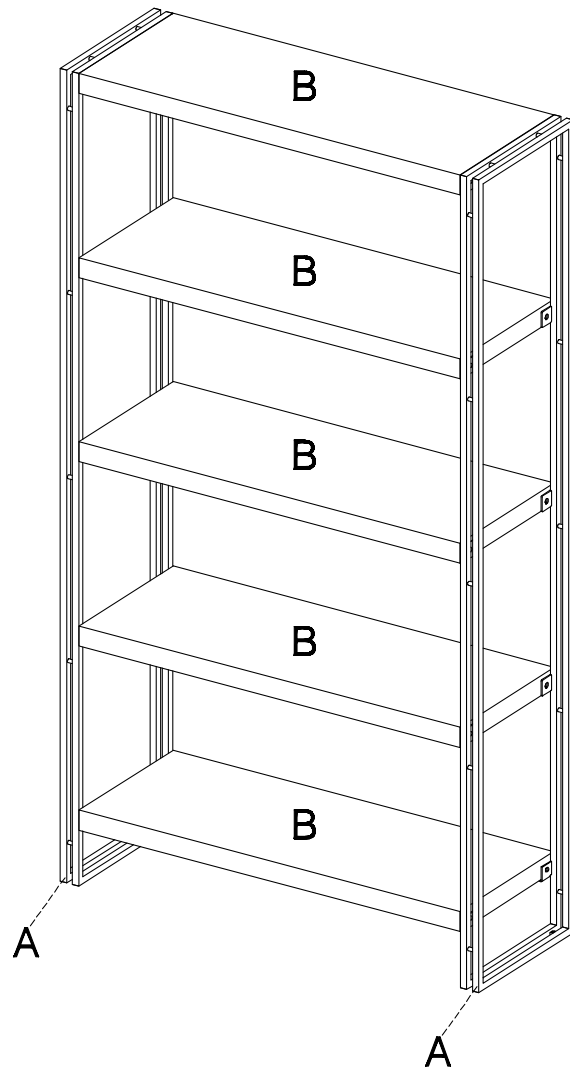

P2002-73 ADLER-OAK/BLK 5 SHELF BOOKCASE

1	x20		M6*15mm
3	x4		Ø20mm

2	x20		Ø4*14mm
4	x1		4mm

2/3

P2002-73 ADLER-OAK/BLK 5 SHELF BOOKCASE

A	x2	
B	x5	

Attention

- For easier assembly do not fully tighten the bolts until the product is fully assembled
- Work on a protected surface
- Periodically check and re-tighten all bolts
- This product is not suitable for standing on
- Never lean back on chairs
- Not for commercial usage
- When ordering parts please refer to and order by the parts list of the assembly instruction