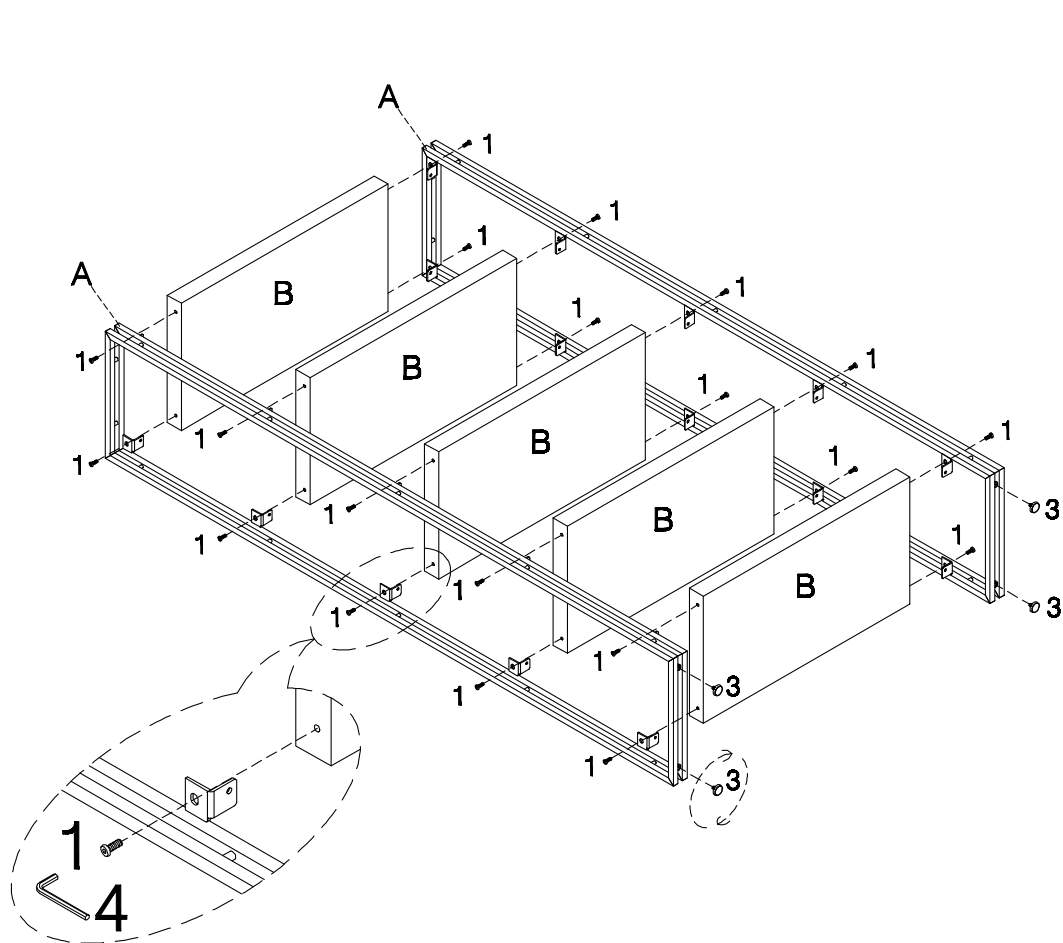

P2002-73 ADLER-OAK/BLK 5 SHELF BOOKCASE

1	x20		M6*15mm
3	x4		Ø20mm

2	x20		Ø4*14mm
4	x1		4mm

2/3

P2002-73 ADLER-OAK/BLK 5 SHELF BOOKCASE

A	x2	
B	x5	

Attention

- For easier assembly do not fully tighten the bolts until the product is fully assembled
- Work on a protected surface
- Periodically check and re-tighten all bolts
- This product is not suitable for standing on
- Never lean back on chairs
- Not for commercial usage
- When ordering parts please refer to and order by the parts list of the assembly instruction