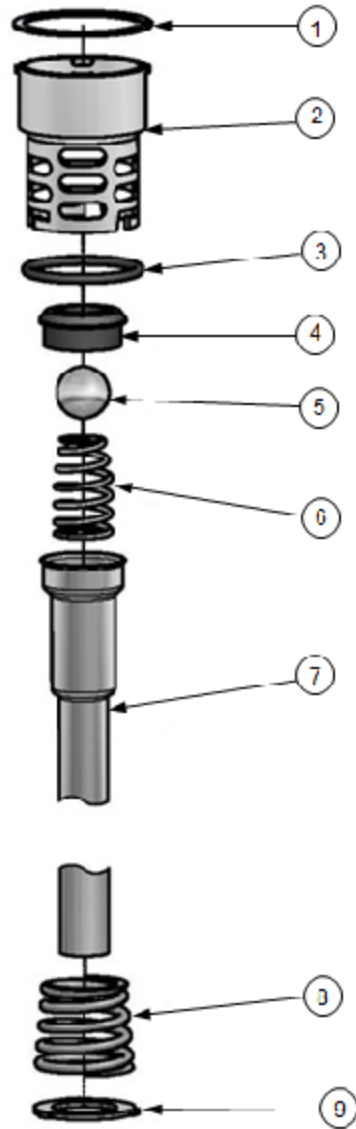

# 50-1130-00

## KEG VALVE ( SPEAR)

### PARTS BREAKDOWN

<u>ITEM</u>	<u>PART NO.</u>	<u>DESCRIPTION</u>
1.	06-2058-00	-RETAINING RING
2.	50-1131-00	-"D" BODY
3.	45-0017-00	-O-RING
4.	50-1125-00	-DSI CO2 VALVE
5.	47-0003-00	-STEEL BALL
6.	47-0001-00	-CONICAL SPRING
7.	50-1126-00	-DOWN TUBE
8.	47-0002-00	-OUTER SPRING
9.	47-0004-00	-LOCKING DISC
10.	43-0118-00 (NOT SHOWN)	-KIT, MM POPPET TO BALL-VALVE (TO CONVERT MM POPPET TO STD BALL-VALVE)