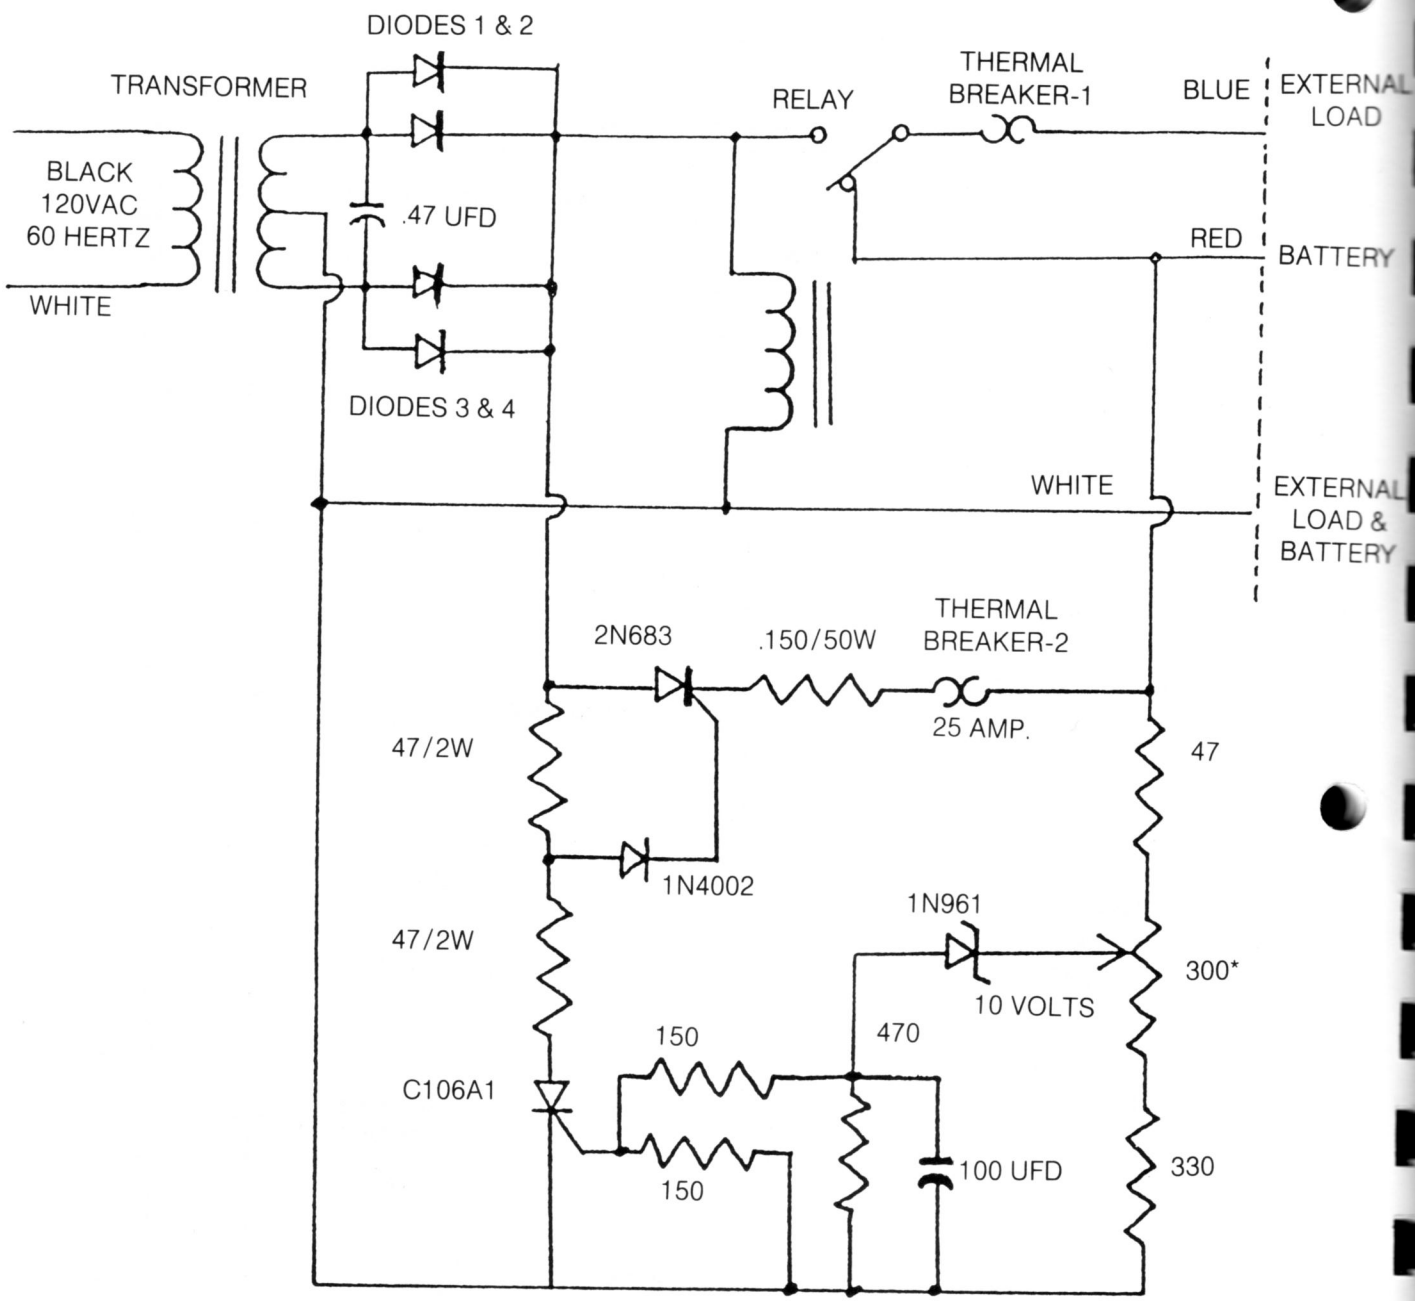

*ADJUST TO 13.6-13.8 VOLTS AT BATTERY TERMINALS WHEN FULLY CHARGED.

- MODEL PC 251-A-1
- MODEL PC 501-A-1
- MODEL PC 301-A-1
- MODEL PC 302-A-1

*ADJUST TO 13.6-13.8 VOLTS AT BATTERY TERMINALS WHEN FULLY CHARGED.

PC-401-A-1

PC-555-A-1