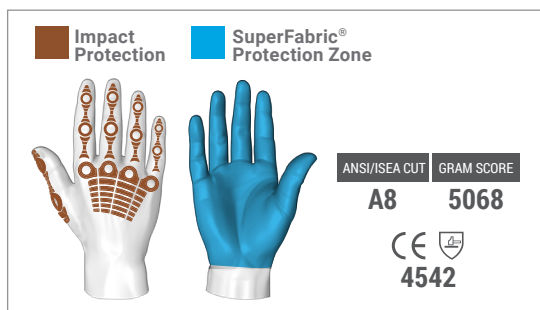

4014 EXT Rescue® Barrier

PROTECTION ZONES:

FEATURES:

When we took on the mission of creating the world's safest rescue glove, we knew we couldn't do it alone. Building the perfect safety glove for the toughest first responders takes a lot of work, so we put it back on the hardest workers we know. We went out and asked the heroes in the field what they needed out of their rescue gloves. It's a good thing we did; they helped us create a line of products that we are proud to call the HexArmor® EXT Rescue® Series.

ATTRIBUTES:

Style:	Mechanics
Grip:	Wet or dry
Cuff Style:	Neoprene with Velcro®
Sizes:	7/S through 12/3XL

Call **1-877-MY ARMOR** or visit **hexarmor.com**

HexArmor® products are cut and puncture resistant, NOT CUT AND PUNCTURE PROOF. Do not use with moving or serrated blades or tools. User shall be exclusively responsible to assess the suitability of the product as specified for any individual application or use. Protection zones are to be used as a general guide. Actual product protection zones may differ. Product features, design, protection zones subject to change.