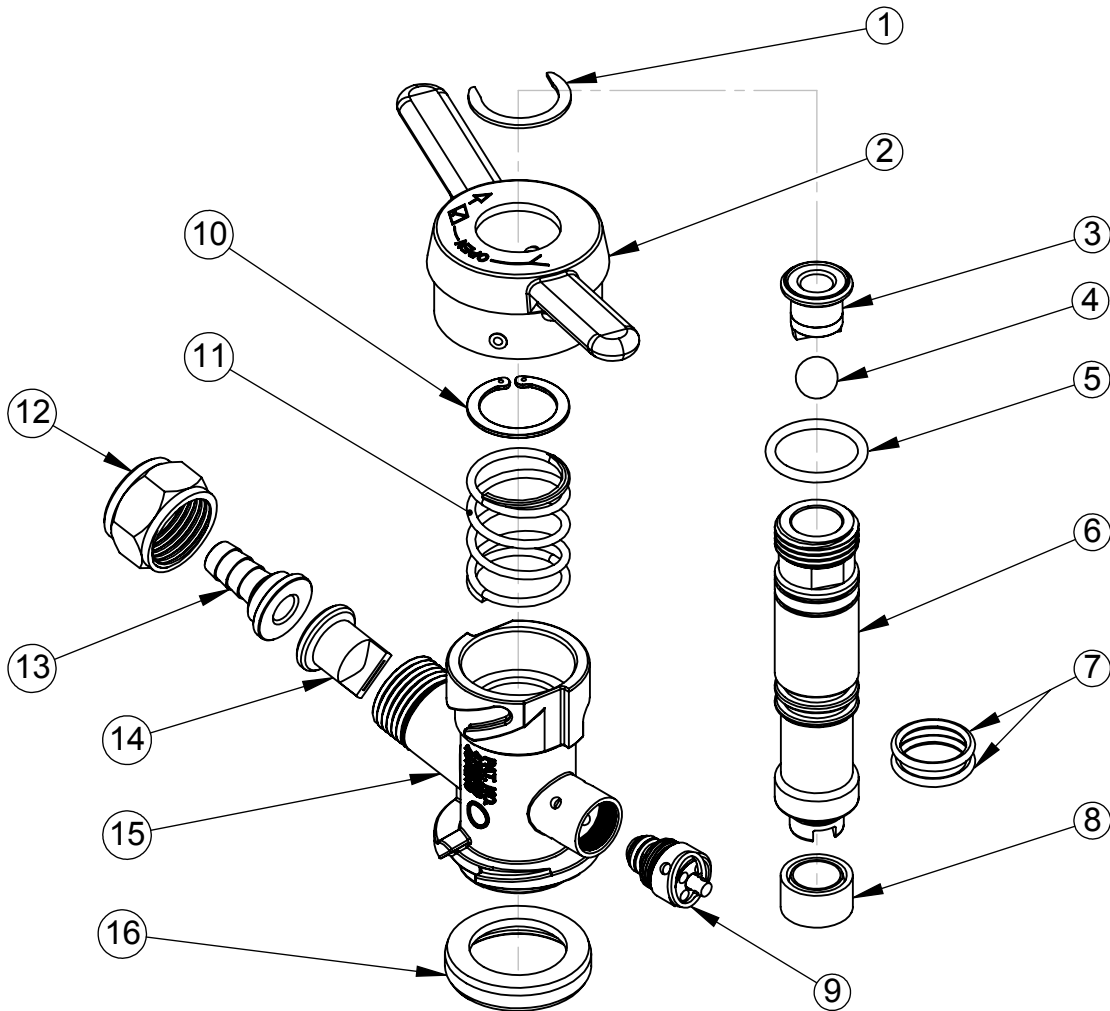

FT90P EURO TAP WITH PLASTIC WING HANDLE

PARTS BREAKDOWN

<u>Index No.</u>	<u>Part No.</u>	<u>Description</u>
1.	FT85-114	Ring, Probe Retaining
2.	FT85-8PA	Handle, Wing Black Plstc., Ass'y
3.	FT85-113W	Retainer, Ball Red
4.	FT84-2DR	Ball
5.	70228	O-Ring, Bronco Body
6.	FT87-9G	Probe, Chrome Pltd., Fast Tap
7.	80231	O-Ring, Coupler Probe
8.	70532	Seal, Euro. Probe
9.	440-19L-60	Safety Ass'y 60#
10.	FT85-112	Ring, Retaining Pltd.
11.	FT84-3	Spring
12.	80228	Nut, Hex Coupler
13.	526E	Nipple, Hose 5/16"
14.	FT86-20A	Adaptor, Thomas Vent Ass'y
15.	FT86-1	Body, Fast Tap Chrome
16.	24253	Seal, Bottom